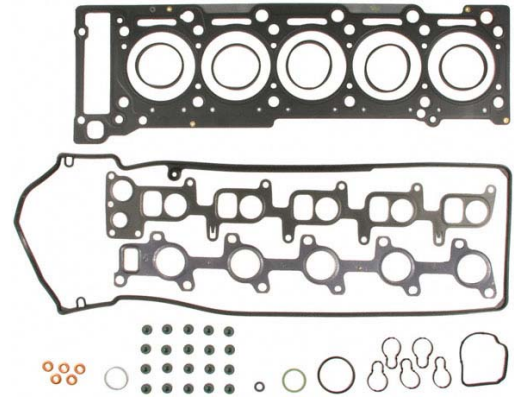

MERCEDES / CHRYSLER / FREIGHTLINER: SPRINTER OM612 / OM647: 2.7L, 5 CYLINDER DIESEL

Piston and Ring kit Straight rod, with OE# A611-037-11-01..... Available in Std, 0.020mm, 0.040mm
 Piston and Ring kit With 0.25mm reduced compression height..... Available in Std, 0.020mm, 0.040mm)

Piston and Ring kit Tapered rod, with OE# A611-030-13-17 Available in Std, 0.020mm, 0.040mm
 Piston and Ring kit With 0.25mm reduced compression height..... Available in Std, 0.020mm, 0.040mm

Main bearing set Does not included thrust washer set Available in Std, 0.25mm, 0.50mm
 Thrust washer set
 Rod bearing pair Available in Std, 0.25mm, 0.50mm

Gasket Sets: Cylinder head, Cylinder block, Intake manifold, Exhaust manifold
 Individual Gaskets: Cylinder head, Cylinder head cover, Oil pan, Timing cover
 Crankshaft seals
 Cylinder head bolt set

Intake and Exhaust Valves

Description	CHRYSLER	MERCEDES	MERCEDES	Notes
Piston	5137280AA	A6120300417	6120300417	
Ring set	5086254AA	A6110300024	6110300024	
Ring set	5138004AA	A6110300424	6110300424	
Bearing rod	5086153AA	A6120300060	6120300060	
Set cylinder head	5103995AA	A6120101820	6120101820	
Set conversion	5103994AA	A6120101405	6120101405	
Gasket cylinder head	5134783AA	A6470160620	6470160620	
Gasket valve cover	5117284AA	A6470160121	6470160121	
Gasket manifold intake	5080324AA	A6121410180	6121410180	
Gasket manifold exhaust	5117528AA	A6121420380	6121420380	
Gasket oil pan	5080064AA	A6120140122	6120140122	2003 - 2005
Seal crankshaft rear	5073887AB	A6110100114	6110100114	
Gasket timing cover	5073677AA	A6110150180	6110150180	
Valve intake	5073735AA	A6110530101	6110530101	OM612
Valve intake	5117399AA	A6280530001	6280530001	OM647
Valve exhaust	5073738AA	A6110530105	6110530105	OM612
Valve exhaust	5117402AA	A6280530005	6280530005	OM647
Bolt cylinder head	5073703AA	A6119901322	6119901322	
Bolt cylinder head		A6121420380	6121420380	