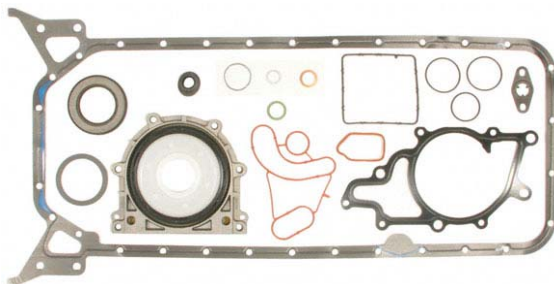

MERCEDES / CHRYSLER / FREIGHTLINER: SPRINTER OM612 / OM647: 2.7L, 5 CYLINDER DIESEL

Piston and Ring kit Straight rod, with OE# A611-037-11-01..... Available in Std, 0.020mm, 0.040mm
 Piston and Ring kit With 0.25mm reduced compression height..... Available in Std, 0.020mm, 0.040mm)

Piston and Ring kit Tapered rod, with OE# A611-030-13-17 Available in Std, 0.020mm, 0.040mm
 Piston and Ring kit With 0.25mm reduced compression height..... Available in Std, 0.020mm, 0.040mm

Main bearing set Does not included thrust washer set Available in Std, 0.25mm, 0.50mm
 Thrust washer set
 Rod bearing pair Available in Std, 0.25mm, 0.50mm

Gasket Sets: Cylinder head, Cylinder block, Intake manifold, Exhaust manifold
 Individual Gaskets: Cylinder head, Cylinder head cover, Oil pan, Timing cover
 Crankshaft seals
 Cylinder head bolt set

Intake and Exhaust Valves

Description	CHRYSLER	MERCEDES	MERCEDES	Notes
Piston	5137280AA	A6120300417	6120300417	
Ring set	5086254AA	A6110300024	6110300024	
Ring set	5138004AA	A6110300424	6110300424	
Bearing rod	5086153AA	A6120300060	6120300060	
Set cylinder head	5103995AA	A6120101820	6120101820	
Set conversion	5103994AA	A6120101405	6120101405	
Gasket cylinder head	5134783AA	A6470160620	6470160620	
Gasket valve cover	5117284AA	A6470160121	6470160121	
Gasket manifold intake	5080324AA	A6121410180	6121410180	
Gasket manifold exhaust	5117528AA	A6121420380	6121420380	
Gasket oil pan	5080064AA	A6120140122	6120140122	2003 - 2005
Seal crankshaft rear	5073887AB	A6110100114	6110100114	
Gasket timing cover	5073677AA	A6110150180	6110150180	
Valve intake	5073735AA	A6110530101	6110530101	OM612
Valve intake	5117399AA	A6280530001	6280530001	OM647
Valve exhaust	5073738AA	A6110530105	6110530105	OM612
Valve exhaust	5117402AA	A6280530005	6280530005	OM647
Bolt cylinder head	5073703AA	A6119901322	6119901322	
Bolt cylinder head		A6121420380	6121420380	